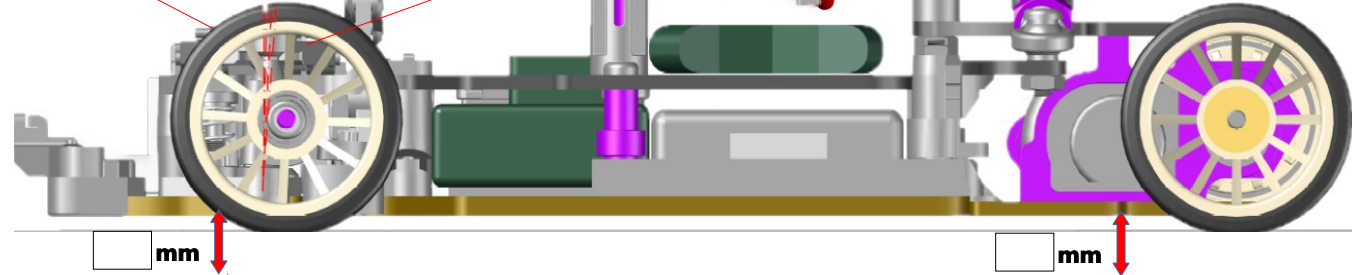

SETUPSHEET - JR128-R01 PRO BRUSHLESS

RACE
 TRACK

NAME
 CITY/
 COUNTRY
 CONTACT

MOTOR
 ESC
 SERVO
 RECEIVER
 RADIO
 BATTERIES

DATE

QUALIFYING POSITION BEST LAPTIME sec FINAL POSITION RACE LENGTH min

TRACK CARPET RCP OTHER

FRONT

REAR

BASE PLATE

ALUMINIUM
 BRASS
 CARBON

MOTOR PLATE

ALUMINIUM
 BRASS
 CARBON

T-BAR PLATE

ALUMINIUM
 BRASS
 CARBON

FRONT	WHEELS	REAR
<input type="text"/>	TIRE	<input type="text"/>
<input type="text"/>	OFFSET	<input type="text"/>
<input type="text"/>	DIAMETER	<input type="text"/>

BODY

NOTES

GEAR

MAIN
 SPUR
 RATIO