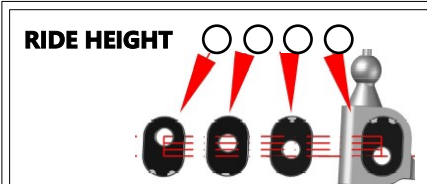

SETUPSHEET - JR128-R01 PRO BRUSHLESS

RACE
TRACK

NAME
CITY/
COUNTRY
CONTACT

MOTOR
ESC
SERVO
RECEIVER
RADIO
BATTERIES

DATE

QUALIFYING POSITION BEST LAPTIME sec FINAL POSITION RACE LENGTH min

TRACK CARPET ☐ RCP ☐ OTHER ☐

FRONT

REAR

BASE PLATE

ALUMINIUM ☐
BRASS ☐
CARBON ☐

MOTOR PLATE

ALUMINIUM ☐
BRASS ☐
CARBON ☐

T-BAR PLATE

ALUMINIUM ☐
BRASS ☐
CARBON ☐

FRONT	WHEELS	REAR
____	TIRE	____
____	OFFSET	____
____	DIAMETER	____

BODY

NOTES

GEAR

MAIN
SPUR
RATIO