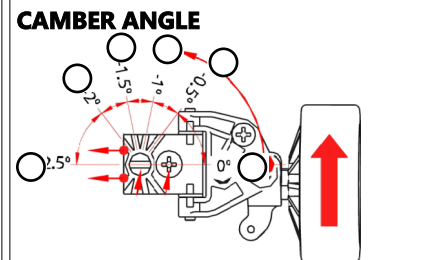

SETUPSHEET - JR128-R01 PRO BRUSHLESS

RACE
 TRACK

NAME
 CITY/
 COUNTRY
 CONTACT

MOTOR
 ESC
 SERVO
 RECEIVER
 RADIO
 BATTERIES

DATE

QUALIFYING POSITION BEST LAPTIME sec FINAL POSITION RACE LENGTH min

TRACK CARPET RCP OTHER

FRONT

REAR

BASE PLATE

ALUMINIUM
 BRASS
 CARBON

MOTOR PLATE

ALUMINIUM
 BRASS
 CARBON

T-BAR PLATE

ALUMINIUM
 BRASS
 CARBON

FRONT	WHEELS	REAR
<input type="text"/>	TIRE	<input type="text"/>
<input type="text"/>	OFFSET	<input type="text"/>
<input type="text"/>	DIAMETER	<input type="text"/>

BODY

NOTES

GEAR

MAIN
 SPUR
 RATIO