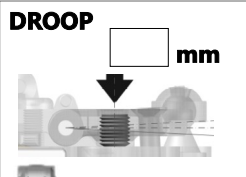

SETUPSHEET - JR128-R01 PRO BRUSHLESS

RACE
 TRACK

NAME
 CITY/
 COUNTRY
 CONTACT

MOTOR
 ESC
 SERVO
 RECEIVER
 RADIO
 BATTERIES

DATE

QUALIFYING POSITION BEST LAPTIME sec FINAL POSITION RACE LENGTH min

TRACK CARPET RCP OTHER

FRONT

REAR

BASE PLATE

ALUMINIUM
 BRASS
 CARBON

MOTOR PLATE

ALUMINIUM
 BRASS
 CARBON

T-BAR PLATE

ALUMINIUM
 BRASS
 CARBON