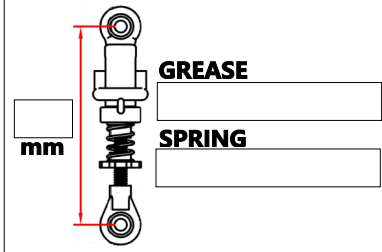

SETUPSHEET - JR128-R01 PRO BRUSHLESS

RACE
 TRACK

NAME
 CITY/
 COUNTRY
 CONTACT

MOTOR
 ESC
 SERVO
 RECEIVER
 RADIO
 BATTERIES

DATE

QUALIFYING POSITION BEST LAPTIME sec FINAL POSITION RACE LENGTH min

TRACK CARPET RCP OTHER

FRONT

REAR

BASE PLATE

ALUMINIUM
 BRASS
 CARBON

MOTOR PLATE

ALUMINIUM
 BRASS
 CARBON

T-BAR PLATE

ALUMINIUM
 BRASS
 CARBON

FRONT	WHEELS	REAR
<input type="text"/>	TIRE	<input type="text"/>
<input type="text"/>	OFFSET	<input type="text"/>
<input type="text"/>	DIAMETER	<input type="text"/>

BODY

NOTES

GEAR

MAIN
 SPUR
 RATIO