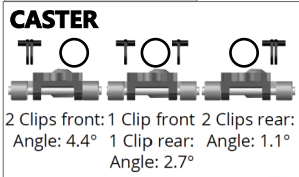

SETUPSHEET - JR128-R01 PRO BRUSHLESS

RACE
TRACK

NAME
CITY/
COUNTRY
CONTACT

MOTOR
ESC
SERVO
RECEIVER
RADIO
BATTERIES

DATE

QUALIFYING POSITION BEST LAPTIME sec FINAL POSITION RACE LENGTH min

TRACK CARPET ☐ RCP ☐ OTHER ☐

FRONT

REAR

BASE PLATE

ALUMINIUM ☐
BRASS ☐
CARBON ☐

MOTOR PLATE

ALUMINIUM ☐
BRASS ☐
CARBON ☐

T-BAR PLATE

ALUMINIUM ☐
BRASS ☐
CARBON ☐

FRONT	WHEELS	REAR
____	TIRE	____
____	OFFSET	____
____	DIAMETER	____

BODY

NOTES

GEAR

MAIN
SPUR
RATIO