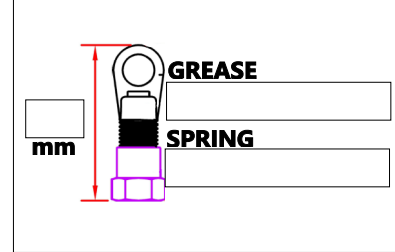

SETUPSHEET - JR128-R01 PRO BRUSHLESS

RACE
 TRACK

NAME
 CITY/
 COUNTRY
 CONTACT

MOTOR
 ESC
 SERVO
 RECEIVER
 RADIO
 BATTERIES

DATE

QUALIFYING POSITION BEST LAPTIME sec FINAL POSITION RACE LENGTH min

TRACK CARPET RCP OTHER

FRONT

REAR

BASE PLATE

ALUMINIUM
 BRASS
 CARBON

MOTOR PLATE

ALUMINIUM
 BRASS
 CARBON

T-BAR PLATE

ALUMINIUM
 BRASS
 CARBON

FRONT	WHEELS	REAR
<input type="text"/>	TIRE	<input type="text"/>
<input type="text"/>	OFFSET	<input type="text"/>
<input type="text"/>	DIAMETER	<input type="text"/>

BODY

NOTES

GEAR

MAIN
 SPUR
 RATIO