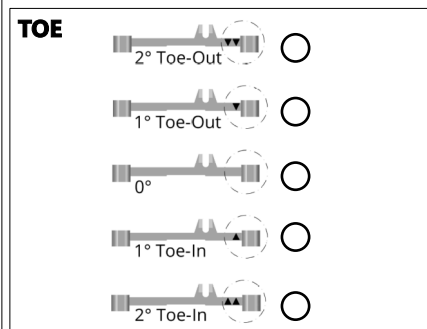

SETUPSHEET - JR128-R01 PRO BRUSHLESS

RACE
TRACK

NAME
CITY/
COUNTRY
CONTACT

MOTOR
ESC
SERVO
RECEIVER
RADIO
BATTERIES

DATE

QUALIFYING POSITION BEST LAPTIME sec FINAL POSITION RACE LENGTH min

TRACK CARPET ☐ RCP ☐ OTHER ☐

FRONT

REAR

BASE PLATE

ALUMINIUM ☐
BRASS ☐
CARBON ☐

MOTOR PLATE

ALUMINIUM ☐
BRASS ☐
CARBON ☐

T-BAR PLATE

ALUMINIUM ☐
BRASS ☐
CARBON ☐

FRONT	WHEELS	REAR
____	TIRE	____
____	OFFSET	____
____	DIAMETER	____

BODY

NOTES

GEAR

MAIN
SPUR
RATIO